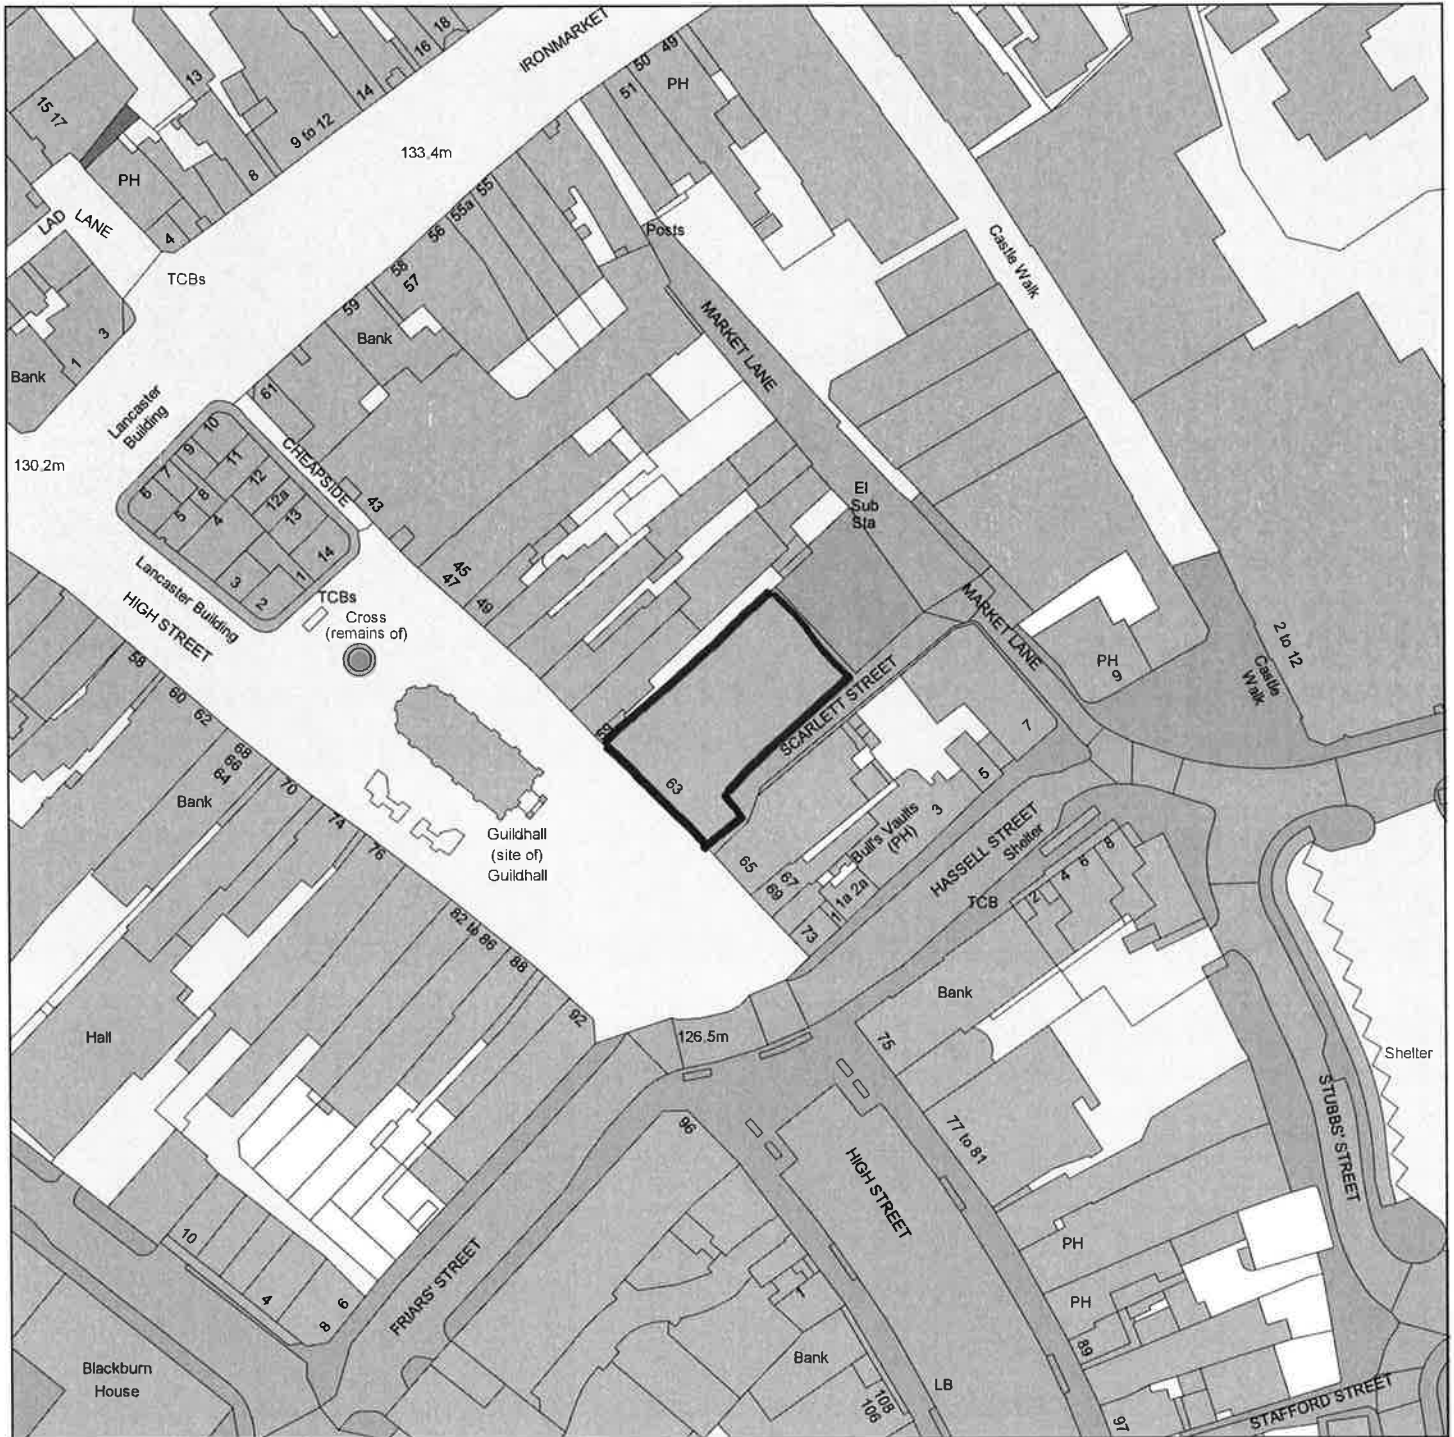

61-63 High Street, Newcastle

11/402/FUL

Scale : 1:1250

Reproduced from the Ordnance Survey map with the permission of the Controller of Her Majesty's Stationery Office © Crown Copyright 2000.

Unauthorised reproduction infringes Crown Copyright and may lead to prosecution or civil proceedings.

Produced using ESRI (UK)'s MapExplorer 2.0 - <http://www.esriuk.com>

Organisation	Not Set
Department	Not Set
Comments	Not Set
Date	24 August 2011
SLA Number	Not Set